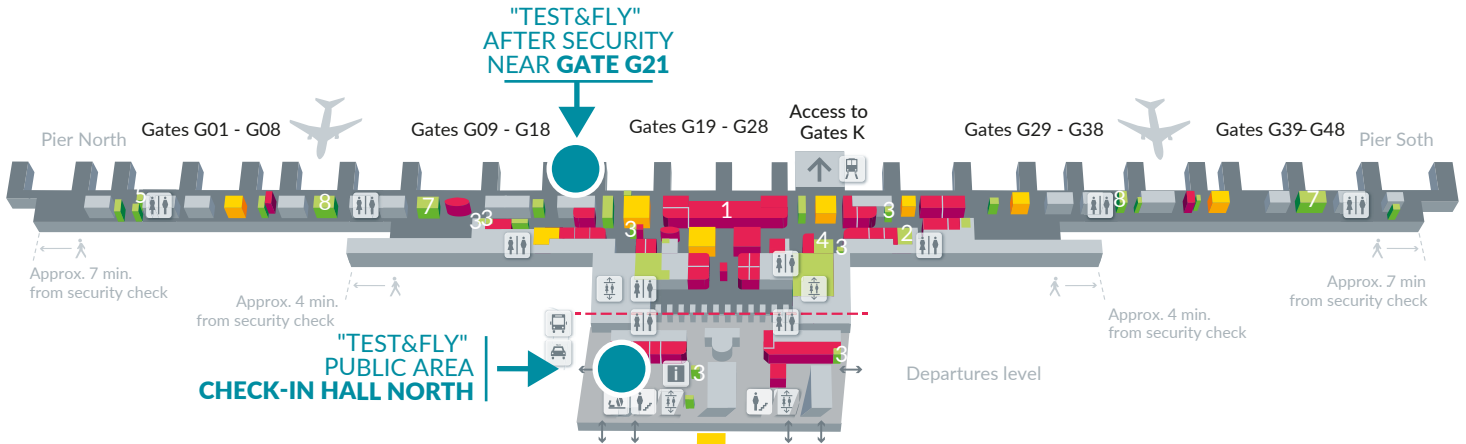

## Terminal 2 (Gates G, H)

Level 05

Level 04

- Public area
- Passenger zone
- Departures/arrivals
- Information
- Washrooms
- Showers
- Elevators/stairs
- Lounges

- Passenger transport system
- Baggage claims
- Customs
- Room for prayer and quiet
- Service Center Airport
- Buses
- Taxis
- Parking

- Shops
- Restaurants
- Services
- 1 Duty Free
- 2 Pharmacy
- 3 Banks / ATMs
- 3\* Tax refund

- 4 Lufthansa Service Center
- 5 Napcab sleeping cabins
- 6 Travel market
- 7 Recreation Area
- 8 Smokers Lounge
- Entrances/exits