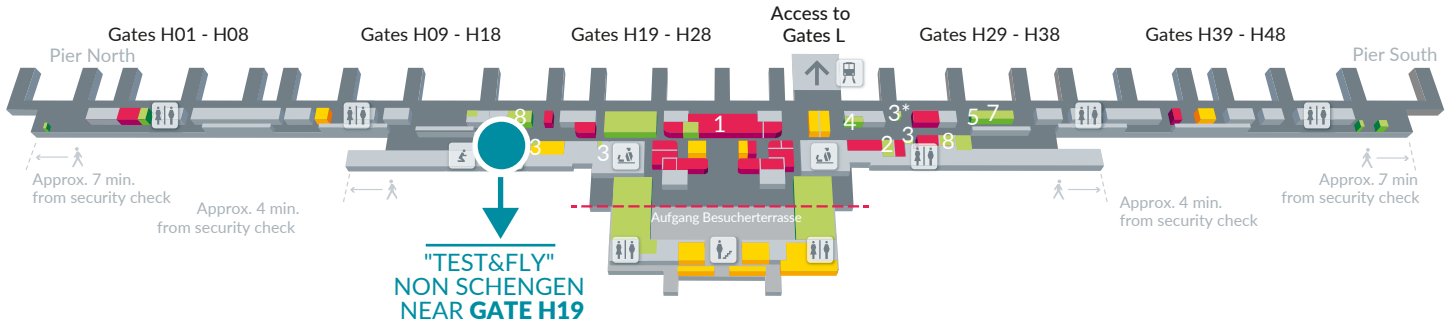

## Terminal 2 (Gates G, H)

Level 05

Level 04

- Public area
- Passenger zone
- Departures/arrivals
- Information
- Washrooms
- Showers
- Elevators/stairs
- Lounges

- Passenger transport system
- Baggage claims
- Customs
- Room for prayer and quiet
- Service Center Airport
- Buses
- Taxis
- Parking

- Shops
- Restaurants
- Services
- 1 Duty Free
- 2 Pharmacy
- 3 Banks / ATMs
- 3\* Tax refund

- 4 Lufthansa Service Center
- 5 Napcab sleeping cabins
- 6 Travel market
- 7 Recreation Area
- 8 Smokers Lounge
- Entrances/exits